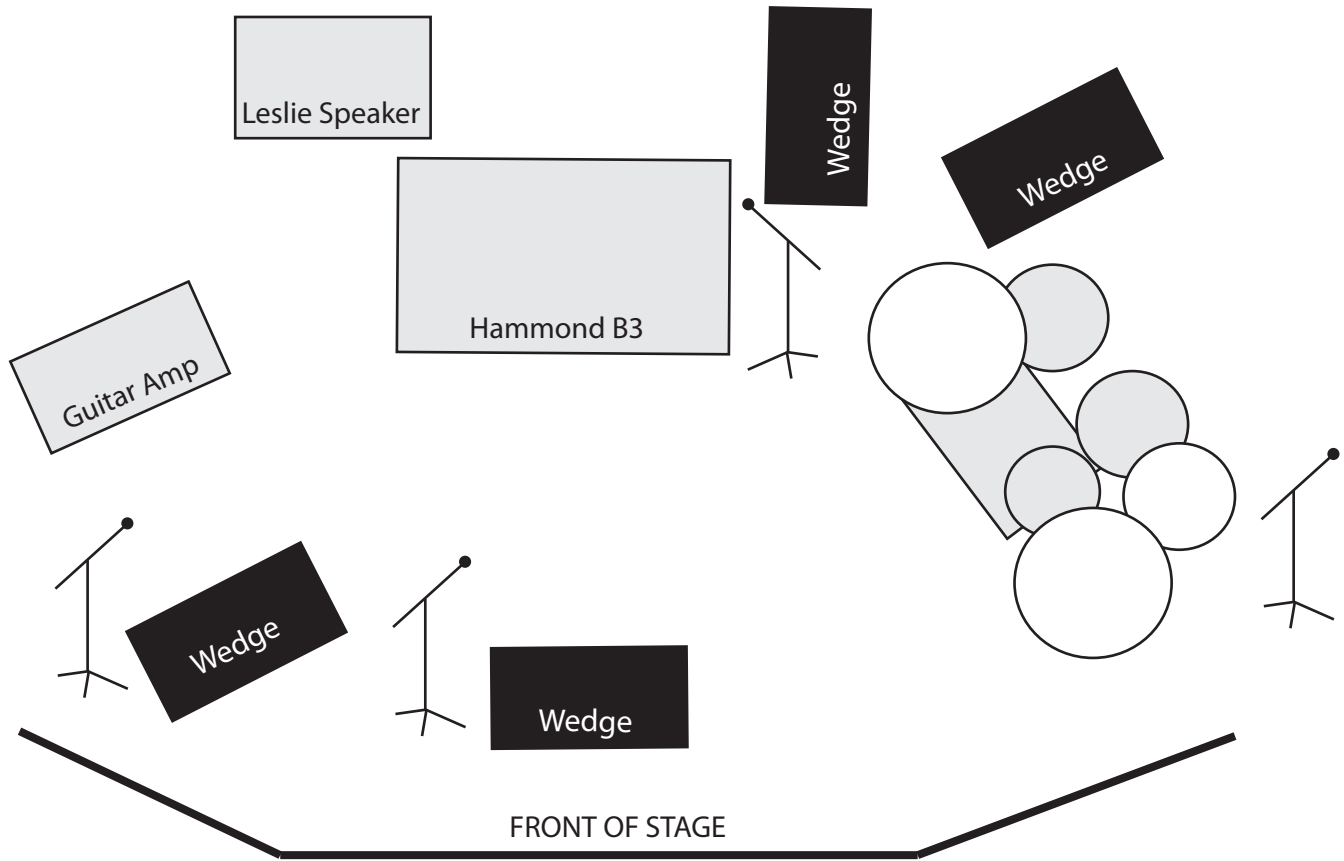

LUSH LIFE

STAGE PLOT / INPUT LIST

Contact:

Kevin Stevens

Cell 818 398 6535 • email: gritsngravymusic@gmail.com

LINE	CHANNEL	MIC / DI	STAND
1	Kick	Beta 52 / D 112	Short Boom Stand
2	Snare	SM 57	Short Boom Stand
3	Overhead L	AKG 414	Tall Boom Stand
4	Overhead R	AKG 414	Tall Boom Stand
5	Leslie Left	SM 57	Tall Boom Stand
6	Leslie Right	SM 57	Tall Boom Stand
7	Leslie Low	Beta 52 / D 112	Short Boom Stand
8	Guitar Amp	E 906 / SM 57	Short Boom Stand
9	Drum Vocal	SM 58	Tall Boom Stand
10	Organ Vocal	SM 58	Tall Boom Stand
11	Guitar Vocal	SM 58	Tall Boom Stand
12	Lead Vocal	SM 58	Tall Boom Stand

NOTES:

UNCOMMON MUSIC
GRITS & GRAVY
 UNFORGETTABLE EVENTS

Power Requirements:

Ideal: (4) 20 amp separate circuits (preferably non GFI)

Acceptable :(2) Quad Box 110V power

The power source can effect the pitch of the Hammond Organ.

You must contact us if you are planning on using a generator.

Stage Requirements:

Ideal: 16' x 12' (at least 2' or 3' high)

Acceptable: 12' x 8' (at least 1' high)

Minimum: 8' x 8'

Astro turf or carpet for the drummer & black skirting around three sides.